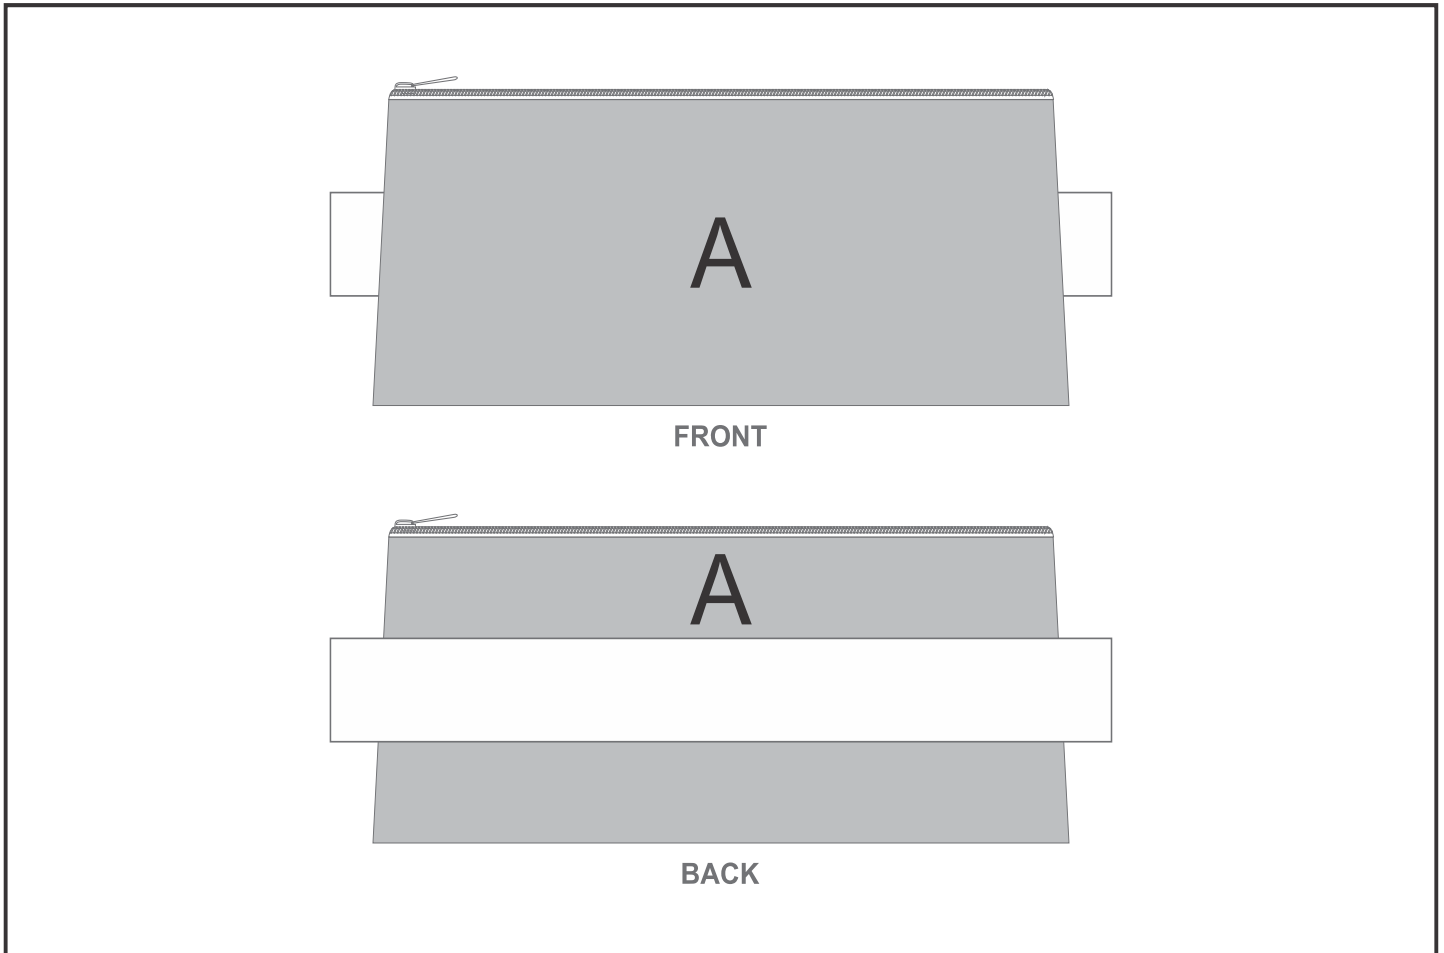

SC-HP-11-G

Hoppla Lagoon Polyester Pencil Case

Need to know:

- Includes 1-Position Sublimation (setup fees apply)
- Please Note: We cannot guarantee 100% logo Alignment on all Brandable Panels.

Branding Options:

Position	Branding Method (Branding Code)	No. of Colours	Dimension
A	Custom Sublimation A (CPSUB-A)	Full Colour	220mm wide x 180mm high